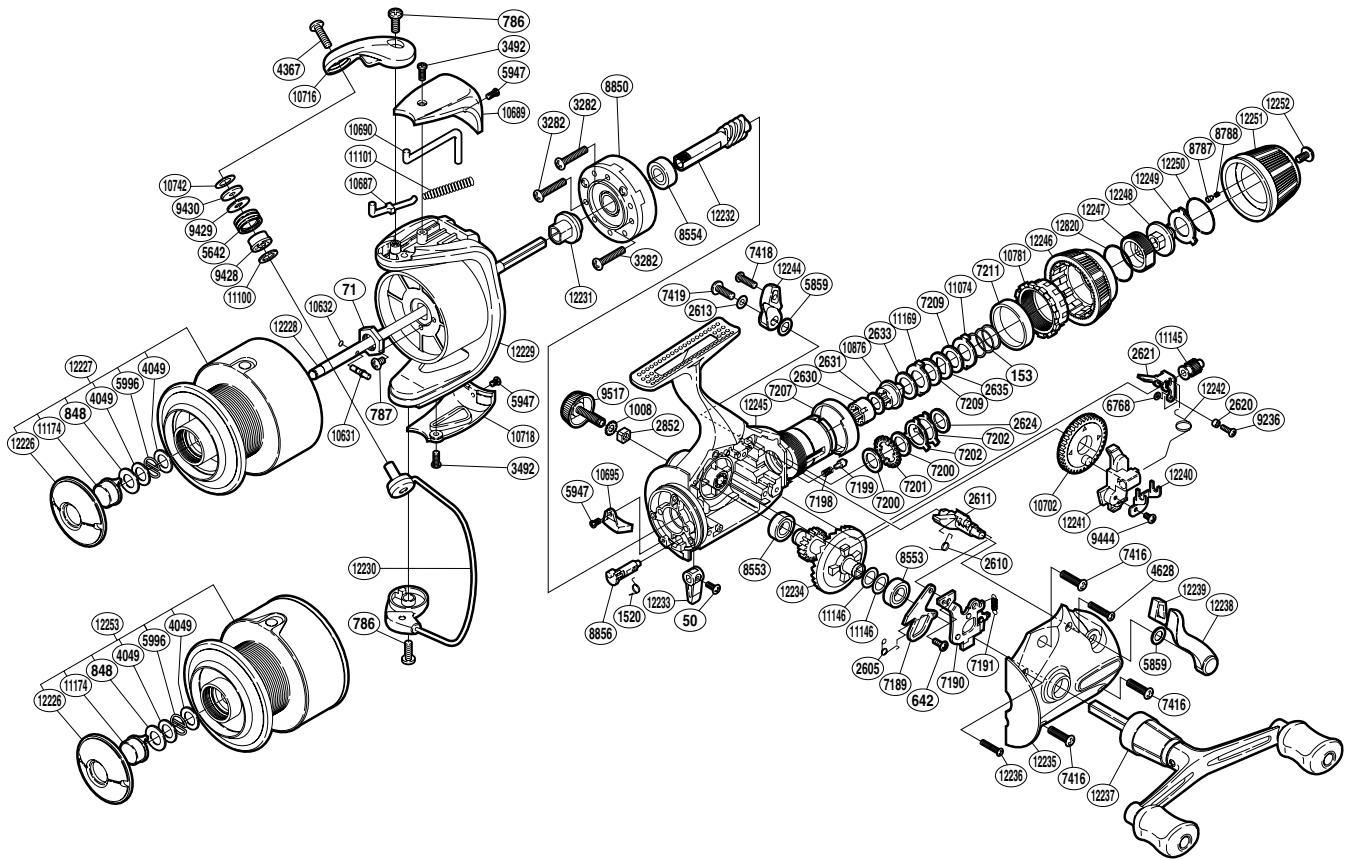

## BTRDL-6000RA

(1SG96600G)

Part No.	Description	Part No.	Description	Part No.	Description
RD 0050	Screw	RD 7199	Dial Click Shoe	RD11100	Washer
RD 0071	Rotor Nut	RD 7200	Drag Washer	RD11101	Bail Spring
RD 0153	Drag Coil Spring	RD 7201	Click Gear	RD11145	Clutch Shaft
RD 0642	Screw	RD 7202	Eared Washer	RD11146	Washer
RD 0786	Screw	RD 7207	Dial Spacer	RD11169	Eared Washer
RD 0787	Screw	RD 7209	Drag Washer	RD11174	Push Button
RD 0848	Washer	RD 7211	Dial Washer	RD12226	Push Button Collar
RD 1008	Handle Lock Washer	RD 7416	Screw	RD12227	Spool Assembly
RD 1520	Anti-Reverse Cam Spring	RD 7418	Screw	RD12228	Main Shaft
RD 2605	Clutch Pawl Spring	RD 7419	Screw	RD12229	Rotor
RD 2610	Clutch Spring	RD 8553	Ball Bearing	RD12230	Bail Assembly
RD 2611	BaitRunner Lever Shaft	RD 8554	Ball Bearing	RD12231	Rotor Spacer
RD 2613	Lock Washer	RD 8787	Click Pin	RD12232	Pinion Gear
RD 2620	Screw Collar	RD 8788	Click Spring	RD12233	Anti-Reverse Lever
RD 2621	BaitRunner Clutch	RD 8850	Roller Clutch Assembly	RD12234	Drive Gear
RD 2624	Drag Washer	RD 8856	Anti-Reverse Cam	RD12235	Side Cover
RD 2630	Free Spool Tension Shaft	RD 9236	Screw	RD12236	Screw
RD 2631	Drag Washer	RD 9428	Line Roller Bushing	RD12237	Double Paddle Handle Assembly
RD 2633	Drag Washer	RD 9429	Line Roller Spacer	RD12238	BaitRunner Lever Arm L
RD 2635	Key Washer	RD 9430	Line Roller Washer	RD12239	BaitRunner Lever Bridge
RD 2852	Handle Screw Lock	RD 9444	Screw	RD12240	Oscillating Slider Retainer
RD 3282	Screw	RD 9517	Handle Screw Cap	RD12241	Oscillating Slider
RD 3492	Screw	RD10631	Main Shaft Pin	RD12242	Clutch Shaft Spring
RD 4049	Washer	RD10632	O Ring	RD12244	BaitRunner Lever Arm R
RD 4367	Screw	RD10687	Bail Spring Guide A	RD12245	Body
RD 4628	Screw	RD10689	Bail Spring Cover	RD12246	BaitRunner Tension Dial
RD 5642	Line Roller	RD10690	Bail Trip Lever	RD12247	Pressure Screw B
RD 5859	Spacer	RD10695	Bail Trip Strike	RD12248	Pressure Screw A
RD 5947	Screw	RD10702	Oscillating Gear	RD12249	Click Plate
RD 5996	Locking Spring	RD10716	Bail Arm	RD12250	Click Plate Retainer
RD 6768	Spacer	RD10718	Bail Hold Support Guard	RD12251	Drag Programmer
RD 7189	Clutch Pawl	RD10742	Spacer	RD12252	Screw
RD 7190	Clutch Plate Assembly	RD10781	BaitRunner Tension Screw	RD12820	BaitRunner Tension Dial Retainer
RD 7191	BaitRunner Click Spring	RD10876	Drag Shaft		
RD 7198	Dial Click Spring	RD11074	Eared Washer	RD12253	Spare Spool Assembly